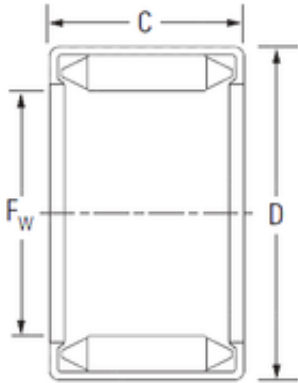

NTN Bearing Manufacturing

KOYO DL 50 20 needle roller bearings

Bearing No. DL 50 20

Size	50x58x20 mm
Bore Diameter	50 mm
Outer Diameter	58 mm
Width	20 mm
Fw	50 mm
D	58 mm
C	20 mm
Weight	0.077 Kg
Basic dynamic load rating (C)	37.00 kN

DL 50 20 Bearing 2D drawings and 3D CAD models