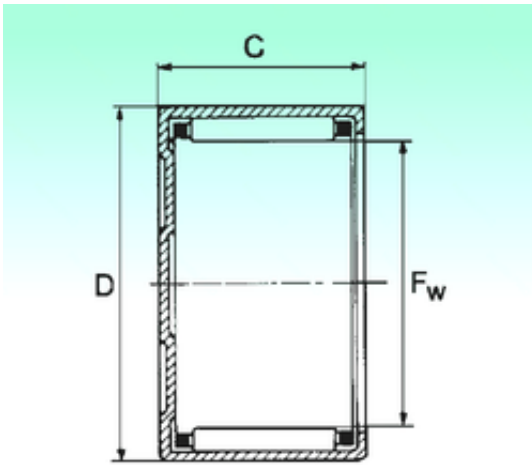

NTN Bearing Manufacturing

NBS BK 3516 needle roller bearings

Bearing No. BK 3516

Size	35x42x16 mm
Bore Diameter	35 mm
Outer Diameter	42 mm
Width	16 mm
Fw	35 mm
D	42 mm
C	16 mm
Weight	0,0438 Kg
Basic dynamic load rating (C)	17,75 kN
Basic static load rating (C0)	31,85 kN

BK 3516 Bearing 2D drawings and 3D CAD models