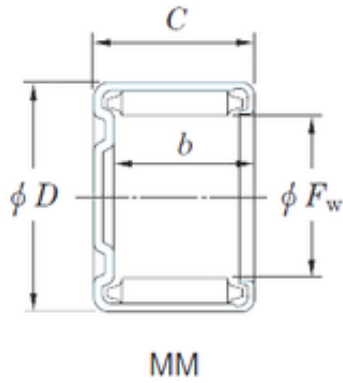

NTN Bearing Manufacturing

KOYO 15MM2112 needle roller bearings

Bearing No. 15MM2112

Size	15x21x12 mm
Bore Diameter	15 mm
Outer Diameter	21 mm
Width	12 mm
Fw	15 mm
D	21 mm
C	12 mm
b	9,6 mm
Weight	0,013 Kg
Basic dynamic load rating (C)	9,7 kN
Basic static load rating (C0)	15,9 kN

15MM2112 Bearing 2D drawings and 3D CAD models