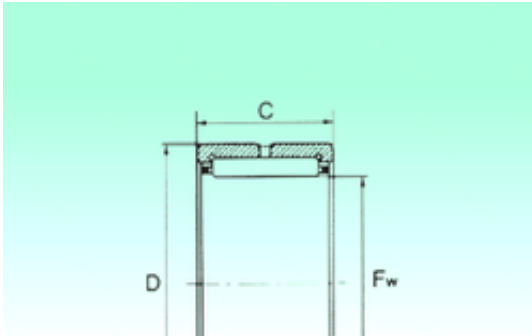

# NTN Bearing Manufacturing

NK 43/20 Bearing 2D drawings and 3D CAD models

## NBS NK 43/20 needle roller bearings

Bearing No. NK 43/20

Size	43x53x20 mm
Bore Diameter	43 mm
Outer Diameter	53 mm
Width	20 mm
Fw	43 mm
D	53 mm
C	20 mm
Weight	0,084 Kg
Basic dynamic load rating (C)	25,7 kN
Basic static load rating (C0)	49 kN