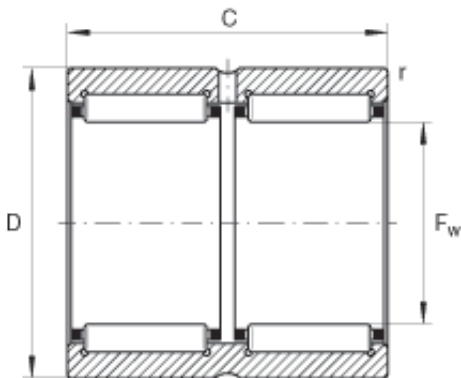

NTN Bearing Manufacturing

INA RNA6909-ZW needle roller bearings

Bearing No. RNA6909-ZW

RNA6909-ZW Bearing 2D drawings and 3D CAD models

| | |
|----------------|----------------------------------------|
| Size | 52x68x40 mm |
| Bore Diameter | 52 mm |
| Outer Diameter | 68 mm |
| Width | 40 mm |
| F_w | 52 mm |
| D | 68 mm |
| C | 40 mm |
| r_{min} | 0,6 mm |
| m | 338 g / Weight |
| C_r | 79000 N / Dynamic load rating (radial) |
| C_{0r} | 127000 N / Static load rating (radial) |
| C_{ur} | 21400 N / Fatigue limit load, radial |
| n_G | 8600 1/min / Limiting speed |
| n_B | 4600 1/min / Reference speed |