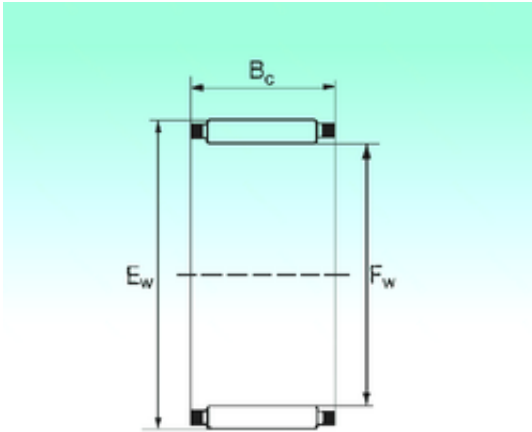

## NBS K 25x29x17 needle roller bearings

Bearing No. K 25x29x17

|                               |           |
|-------------------------------|-----------|
| Bore Diameter                 | 25 mm     |
| Outer Diameter                | 29 mm     |
| Fw                            | 25 mm     |
| Ew                            | 29 mm     |
| Bc                            | 17 mm     |
| Weight                        | 0,0137 Kg |
| Basic dynamic load rating (C) | 14,5 kN   |
| Basic static load rating (C0) | 25,5 kN   |

K 25x29x17 Bearing 2D drawings and 3D CAD models