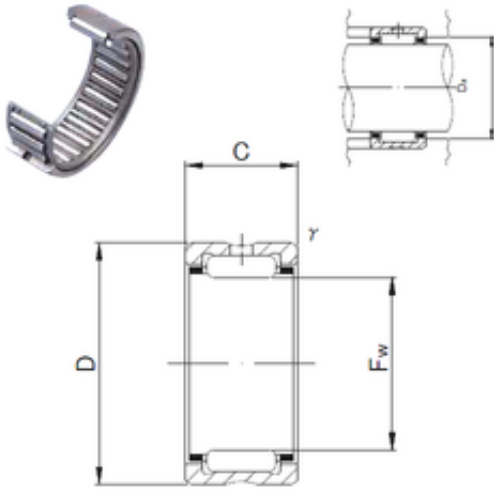

NTN Bearing Manufacturing

JNS NK14/16M needle roller bearings

Bearing No. NK14/16M

Size	14x22x16 mm
Bore Diameter	14 mm
Outer Diameter	22 mm
Width	16 mm
Fw	14 mm
D	22 mm
C	16 mm
r min.	0,3 mm
Da max.	20 mm
Weight	0,021 Kg
Basic dynamic load rating (C)	10,8 kN
Basic static load rating (C0)	12,6 kN
Limiting speed	24 000 r/min

NK14/16M Bearing 2D drawings and 3D CAD models