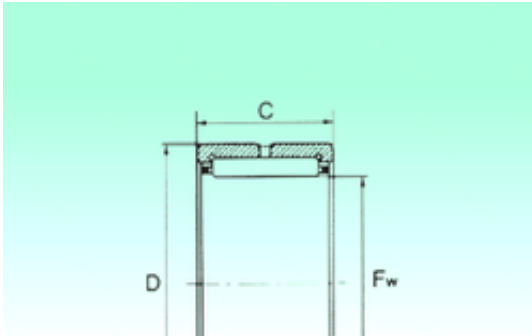

NTN Bearing Manufacturing

NBS NK 42/30 needle roller bearings

Bearing No. NK 42/30

Size	42x52x30 mm
Bore Diameter	42 mm
Outer Diameter	52 mm
Width	30 mm
Fw	42 mm
D	52 mm
C	30 mm
Weight	0,125 Kg
Basic dynamic load rating (C)	37,5 kN
Basic static load rating (C0)	77,9 kN

NK 42/30 Bearing 2D drawings and 3D CAD models