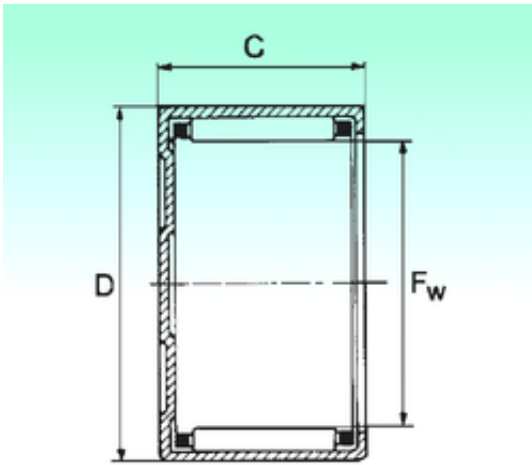

## NBS BK 1616 needle roller bearings

Bearing No. BK 1616

Size	16x22x16 mm
Bore Diameter	16 mm
Outer Diameter	22 mm
Width	16 mm
Fw	16 mm
D	22 mm
C	16 mm
Weight	0,0176 Kg
Basic dynamic load rating (C)	10,3 kN
Basic static load rating (C0)	14,5 kN