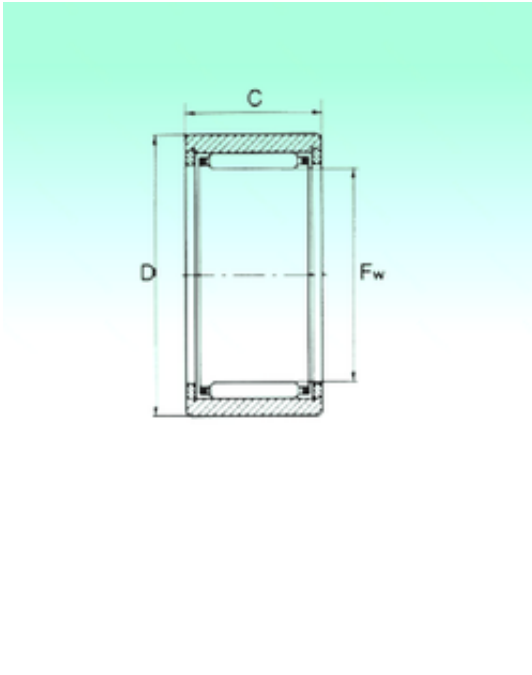

# NTN Bearing Manufacturing

NK 8/12 TN Bearing 2D drawings and 3D CAD models

## NBS NK 8/12 TN needle roller bearings

Bearing No. NK 8/12 TN

Size	8x15x12 mm
Bore Diameter	8 mm
Outer Diameter	15 mm
Width	12 mm
Fw	8 mm
D	15 mm
C	12 mm
Weight	0,0083 Kg
Basic dynamic load rating (C)	3,75 kN
Basic static load rating (C0)	3,9 kN