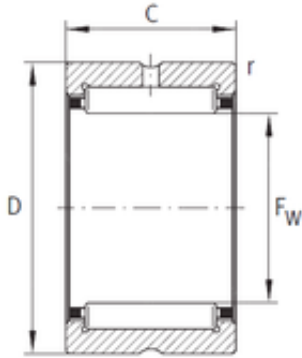

## INA NK 14/20 XL needle roller bearings

Bearing No. NK 14/20 XL

Size	14x22x20 mm
Bore Diameter	14 mm
Outer Diameter	22 mm
Width	20 mm
F <sub>w</sub>	14 mm
D	22 mm
C	20 mm
r min.	0,3 mm
Weight	0,0255 Kg
Basic dynamic load rating (C)	14,5 kN
Basic static load rating (C <sub>0</sub> )	15,6 kN
Fatigue load limit (P <sub>u</sub> )	2,7
Reference speed	21 000 r/min

NK 14/20 XL Bearing 2D drawings and 3D CAD models