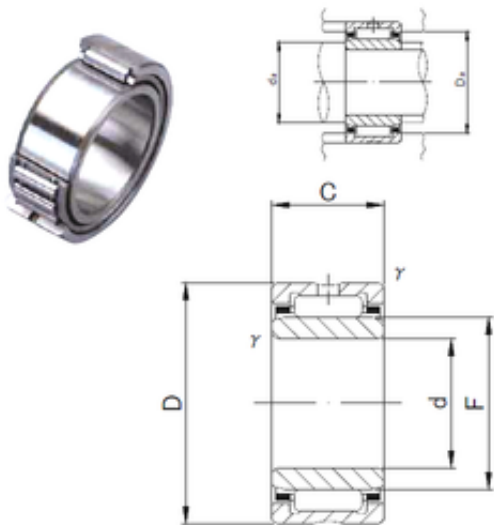

# NTN Bearing Manufacturing

25 mm x 42 mm x 17 mm JNS NA 4905 needle roller bearings

Bearing No. NA 4905

|                               |             |
|-------------------------------|-------------|
| Size                          | 25x42x17 mm |
| Bore Diameter                 | 25 mm       |
| Outer Diameter                | 42 mm       |
| Width                         | 17 mm       |
| d                             | 25 mm       |
| F                             | 30 mm       |
| D                             | 42 mm       |
| B                             | 17 mm       |
| C                             | 17 mm       |
| r min.                        | 0,3 mm      |
| da min.                       | 27 mm       |
| da max                        | 29 mm       |
| Da max.                       | 40 mm       |
| Weight                        | 0,0925 Kg   |
| Basic dynamic load rating (C) | 23,7 kN     |
| Basic static load rating (C0) | 30,7 kN     |

NA 4905 Bearing 2D drawings and 3D CAD models