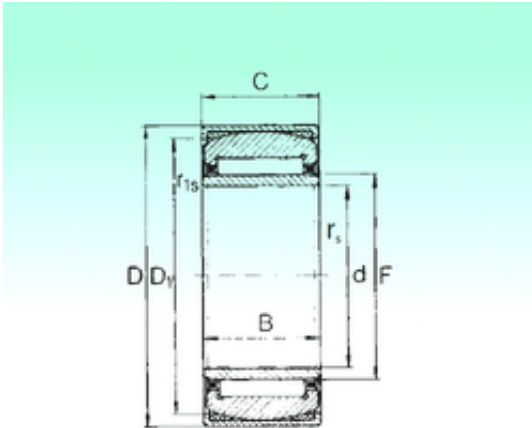

NTN Bearing Manufacturing

22 mm x 44 mm x 20 mm NBS PNA 22/44
needle roller bearings

Bearing No. PNA 22/44

Size	22x44x20 mm
Bore Diameter	22 mm
Outer Diameter	44 mm
Width	20 mm
d	22 mm
F	28 mm
D	44 mm
B	20 mm
C	20 mm
r min.	0,8 mm
r1 min.	0,3 mm
D1	38,5 mm
S	0,5 mm
Weight	0,145 Kg
Basic dynamic load rating (C)	20,9 kN
Basic static load rating (C0)	32,3 kN

PNA 22/44 Bearing 2D drawings and 3D CAD models