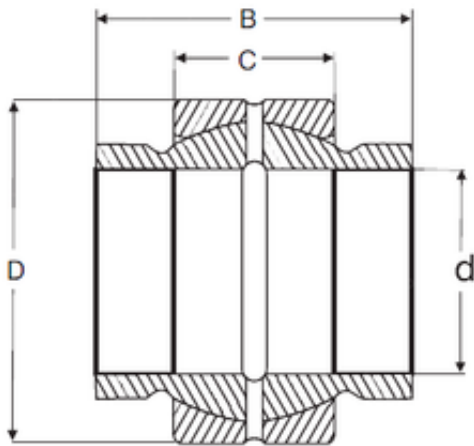

# NTN Bearing Manufacturing

34,925 mm x 55,575 mm x 52,375 mm SIGMA  
GEZM 106 ES plain bearings

Bearing No. GEZM 106 ES

Size	34.925x55.575x52.375 mm
Bore Diameter	34,925 mm
Outer Diameter	55,575 mm
Width	52,375 mm
d	34,925 mm
D	55,575 mm
B	52,375 mm
C	26,187 mm

GEZM 106 ES Bearing 2D drawings and 3D CAD models