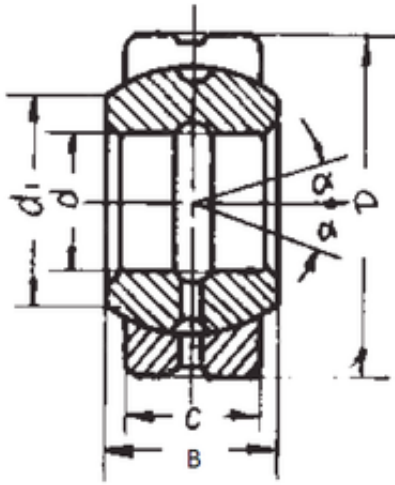

# NTN Bearing Manufacturing

45 mm x 68 mm x 32 mm FBJ GE45ES plain bearings

Bearing No. GE45ES

Size	45x68x32 mm
Bore Diameter	45 mm
Outer Diameter	68 mm
Width	32 mm
d	45 mm
D	68 mm
B	32 mm
C	25 mm
d1	50 mm
Angle	7 °
Weight	0,427 Kg
Basic dynamic load rating (C)	127 kN

GE45ES Bearing 2D drawings and 3D CAD models