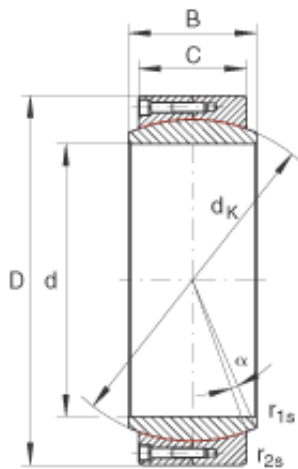

NTN Bearing Manufacturing

INA GE900-DW plain bearings

Bearing No. GE900-DW

Size	900x1180x375 mm
Bore Diameter	900 mm
Outer Diameter	1180 mm
Width	375 mm
C	320 mm
$D_{a \min}$	995 mm
$d_{a \max}$	970 mm
d_K	1040 mm
$r_{1s \min}$	3 mm
$r_{2s \min}$	6 mm
alf (°)	3,2
Weight (kg)	1192
C_r (N)	99840000
C_{0r} (N)	166400000

GE900-DW Bearing 2D drawings and 3D CAD models