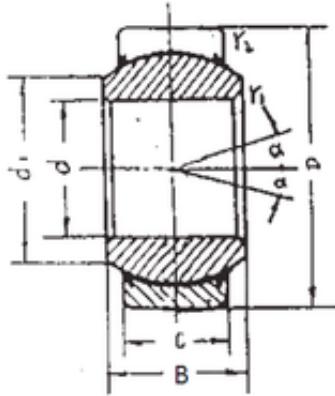

# NTN Bearing Manufacturing

40 mm x 62 mm x 38 mm FBJ GEEM40ES-2RS  
plain bearings

Bearing No. GEEM40ES-2RS

Size	40x62x38 mm
Bore Diameter	40 mm
Outer Diameter	62 mm
Width	38 mm
d	40 mm
D	62 mm
B	38 mm
C	22 mm
d1	45 mm
Angle	4 °
Weight	0,35 Kg
Basic dynamic load rating (C)	100 kN

GEEM40ES-2RS Bearing 2D drawings and 3D CAD models