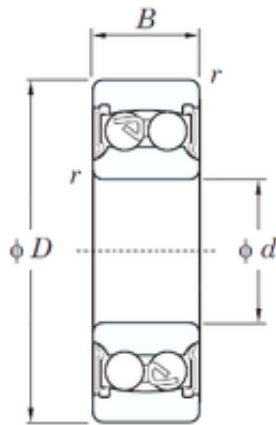

NTN Bearing Manufacturing

20 mm x 52 mm x 21 mm KOYO 2304-2RS self aligning ball bearings

Bearing No. 2304-2RS

Size	20x52x21 mm
Bore Diameter	20 mm
Outer Diameter	52 mm
Width	21 mm
d	20 mm
D	52 mm
B	21 mm
C	21 mm
r min.	1.1 mm
da min.	26.2 mm
da max	26.2 mm
Da max.	45 mm
ra max.	1 mm
Weight	0.209 Kg
Basic dynamic load rating (C)	12.4 kN
Basic static load rating (C0)	3.35 kN
(Grease) Lubrication Speed	8300 r/min
Calculation factor (e)	0.30
Calculation factor (Y0)	2.22
Calculation factor (Y1)	2.12

2304-2RS Bearing 2D drawings and 3D CAD models