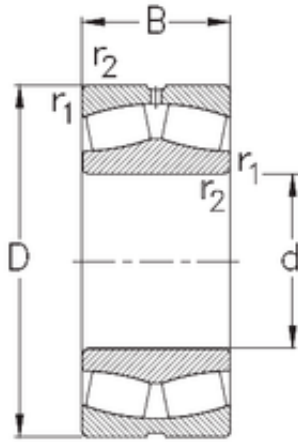

## NTN Bearing Manufacturing

100 mm x 165 mm x 52 mm NKE 23120-MB-W33 spherical roller bearings

Bearing No. 23120-MB-W33

Size	100x165x52 mm
Bore Diameter	100 mm
Outer Diameter	165 mm
Width	52 mm
d	100 mm
D	165 mm
B	52 mm
C	52 mm
r1 min.	2 mm
r2 min.	2 mm
Weight	4,5 Kg
Basic dynamic load rating (C)	327 kN
Basic static load rating (C0)	502 kN
Limiting speed	4000 r/min
Calculation factor (e)	0,26
Calculation factor (Y0)	2,5
Calculation factor (Y1)	2,55

23120-MB-W33 Bearing 2D drawings and 3D CAD models