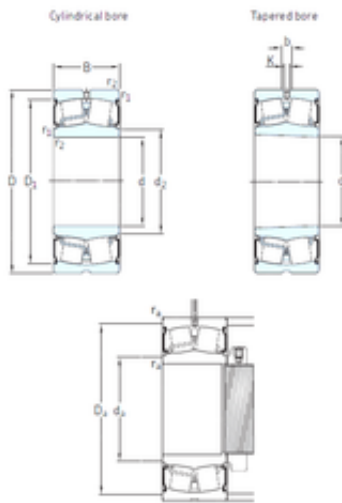

NTN Bearing Manufacturing

70 mm x 125 mm x 38 mm SKF
BS2-2214-2CSK/VT143 spherical roller bearings

Bearing No. BS2-2214-2CSK/VT143

Size	70x125x38 mm
Bore Diameter	70 mm
Outer Diameter	125 mm
Width	38 mm
d	70 mm
D	125 mm
B	38 mm
C	38 mm
b	6 mm
d2	80,1 mm
r1 min.	1,5 mm
r2 min.	1,5 mm
D1	115 mm
K	3 mm
da min.	79 mm
da max	80 mm
Da max.	116 mm
ra max.	1,5 mm
Weight	1,8 Kg
Basic dynamic load rating (C)	208 kN
Basic static load rating (C0)	228 kN
Fatigue load limit (Pu)	25,5
Limiting speed	1400 r/min
Calculation factor (e)	0,23
Calculation factor (Y0)	2,8

BS2-2214-2CSK/VT143 Bearing 2D drawings and 3D CAD models

NTN Bearing Manufacturing

Calculation factor (Y1)	2,9
Category	Bearings
Inventory	0.0
Manufacturer Name	SKF
Minimum Buy Quantity	N/A
UNSPSC	31171510
Weight / Kilogram	0
EAN	7316574460359
Product Group	B04311