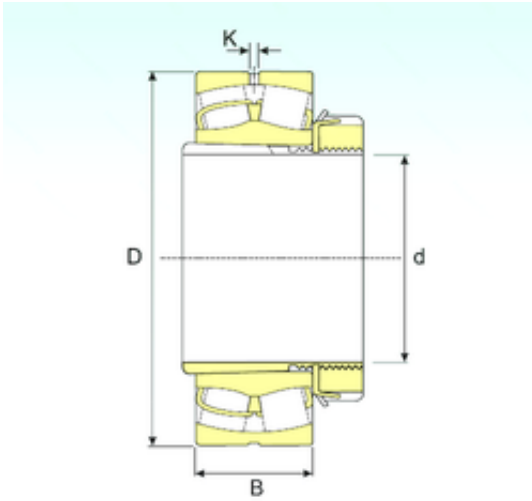

NTN Bearing Manufacturing

530 mm x 1030 mm x 365 mm ISB 232/560
EKW33+OH32/560 spherical roller bearings

Bearing No. 232/560 EKW33+OH32/560

Size	530x1030x365 mm
Bore Diameter	530 mm
Outer Diameter	1030 mm
Width	365 mm
d	530 mm
D	1030 mm
B	365 mm
B1	462 mm
C	365 mm
K	12 mm
Weight	1490 Kg
Basic dynamic load rating (C)	11270 kN
Basic static load rating (C0)	21560 kN
(Grease) Lubrication Speed	309,6 r/min

232/560 EKW33+OH32/560 Bearing 2D drawings and 3D CAD models