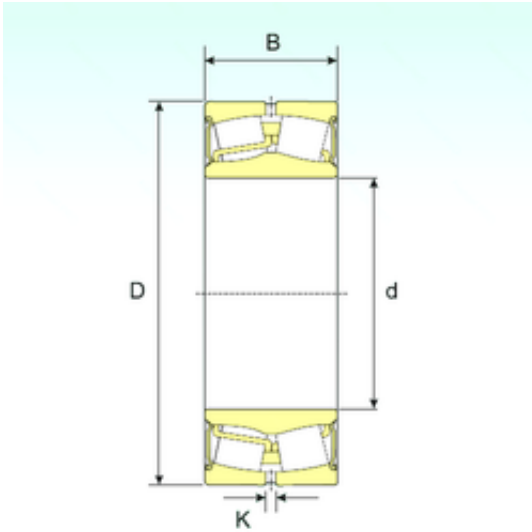

NTN Bearing Manufacturing

55 mm x 100 mm x 31 mm ISB 22211-2RS
spherical roller bearings

Bearing No. 22211-2RS

Size	55x100x31 mm
Bore Diameter	55 mm
Outer Diameter	100 mm
Width	31 mm
d	55 mm
D	100 mm
B	31 mm
C	31 mm
K	3 mm
Weight	1 Kg
Basic dynamic load rating (C)	122,5 kN
Basic static load rating (C0)	124,46 kN

22211-2RS Bearing 2D drawings and 3D CAD models