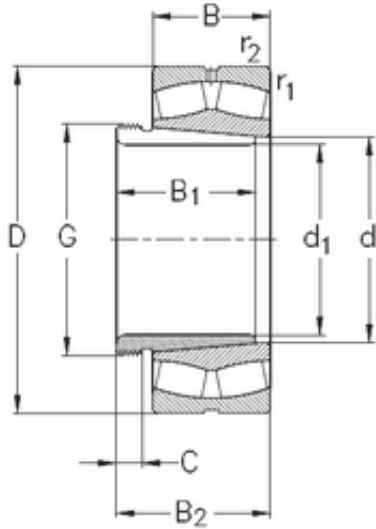

NTN Bearing Manufacturing

170 mm x 310 mm x 86 mm NKE 22234-K-MB-W33+AH334-X spherical roller bearings

Bearing No. 22234-K-MB-W33+AH334-X

22234-K-MB-W33+AH334-X Bearing 2D drawings and 3D CAD models

Size	170x310x86 mm
Bore Diameter	170 mm
Outer Diameter	310 mm
Width	86 mm
d	170 mm
d1	160 mm
D	310 mm
B	86 mm
C	86 mm
r1 min.	4 mm
r2 min.	4 mm
B1	104 mm
B2	109 mm
C	16 mm
Thread (G)	M 190x3
Weight	32,24 Kg
Basic dynamic load rating (C)	921 kN
Basic static load rating (C0)	1310 kN
Limiting speed	2600 r/min
Calculation factor (e)	0,29
Calculation factor (Y0)	2,1
Calculation factor (Y1)	2,3