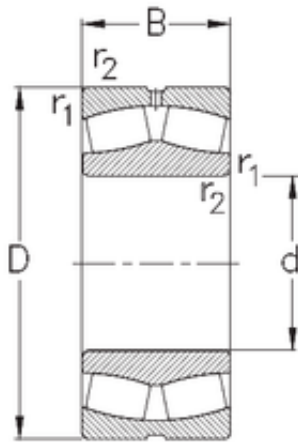

NTN Bearing Manufacturing

140 mm x 300 mm x 102 mm NKE 22328-MB-W33 spherical roller bearings

Bearing No. 22328-MB-W33

Size	140x300x102 mm
Bore Diameter	140 mm
Outer Diameter	300 mm
Width	102 mm
d	140 mm
D	300 mm
B	102 mm
C	102 mm
r1 min.	4 mm
r2 min.	4 mm
Weight	35,6 Kg
Basic dynamic load rating (C)	993 kN
Basic static load rating (C0)	1270 kN
Limiting speed	2200 r/min
Calculation factor (e)	0,38
Calculation factor (Y0)	1,7
Calculation factor (Y1)	1,8

22328-MB-W33 Bearing 2D drawings and 3D CAD models