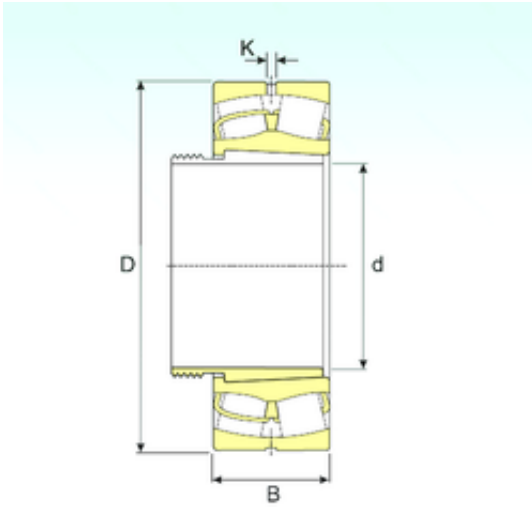

NTN Bearing Manufacturing

260 mm x 420 mm x 140 mm ISB 24056
EK30W33+AOH24056 spherical roller bearings

Bearing No. 24056 EK30W33+AOH24056

Size	260x420x140 mm
Bore Diameter	260 mm
Outer Diameter	420 mm
Width	140 mm
d	260 mm
D	420 mm
B	140 mm
C	140 mm
K	6 mm
Weight	79 Kg
Basic dynamic load rating (C)	2117 kN
Basic static load rating (C0)	3724 kN
(Grease) Lubrication Speed	1071 r/min

24056 EK30W33+AOH24056 Bearing 2D drawings and 3D CAD models