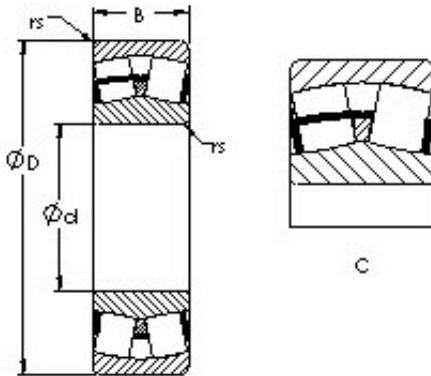

NTN Bearing Manufacturing

AST 22213CA spherical roller bearings

Bearing No. 22213CA

Size	65x120x46 mm
Bore Diameter	65 mm
Outer Diameter	120 mm
Width	46 mm
Bearing Type	straight bore
Bore Dia (d)	65.0000
Outer Dia (D)	120.0000
Width (B)	46.0000
Radius (min) (rs)	1.500
Dynamic Load Rating (Cr)	222,000
Static Load Rating (Cor)	301,000
Max Speed (Grease) (X1000 RPM)	3
Max Speed (Oil) (X1000 RPM)	4
Weight (g)	2,320.00
Material	52100 Chrome steel, or equivalent

22213CA Bearing 2D drawings and 3D CAD models