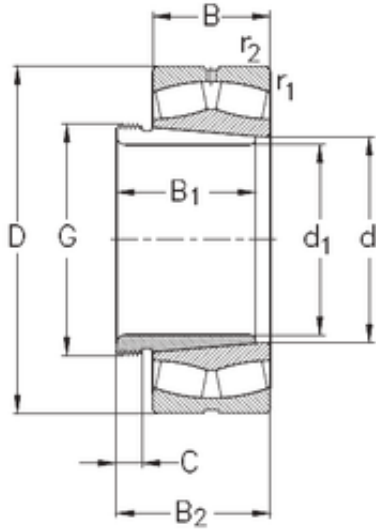

# NTN Bearing Manufacturing

190 mm x 340 mm x 92 mm NKE 22238-K-MB-W33+AH2238 spherical roller bearings

Bearing No. 22238-K-MB-W33+AH2238

22238-K-MB-W33+AH2238 Bearing 2D drawings and 3D CAD models

Size	190x340x92 mm
Bore Diameter	190 mm
Outer Diameter	340 mm
Width	92 mm
d	190 mm
d1	180 mm
D	340 mm
B	92 mm
C	92 mm
r1 min.	4 mm
r2 min.	4 mm
B1	112 mm
B2	117 mm
C	18 mm
Thread (G)	Tr 210x4
Weight	39,75 Kg
Basic dynamic load rating (C)	1040 kN
Basic static load rating (C0)	1550 kN
Limiting speed	2400 r/min
Calculation factor (e)	0,29
Calculation factor (Y0)	2,2
Calculation factor (Y1)	2,3