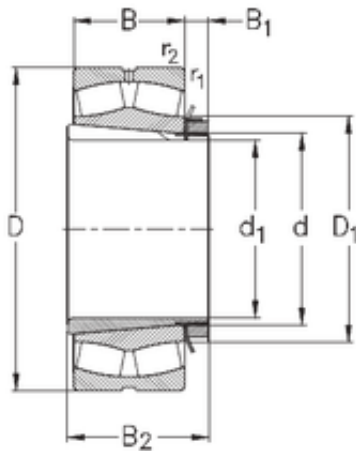

NTN Bearing Manufacturing

460 mm x 760 mm x 240 mm NKE 23192-K-MB-W33+OH3192-H spherical roller bearings

Bearing No. 23192-K-MB-W33+OH3192-H

23192-K-MB-W33+OH3192-H Bearing 2D drawings and 3D CAD models

Size	460x760x240 mm
Bore Diameter	460 mm
Outer Diameter	760 mm
Width	240 mm
d	460 mm
d1	430 mm
D	760 mm
B	240 mm
C	240 mm
r1 min.	7,5 mm
r2 min.	7,5 mm
B1	75 mm
B2	326 mm
D1	580 mm
Weight	560 Kg
Basic dynamic load rating (C)	5760 kN
Basic static load rating (C0)	10950 kN
Limiting speed	800 r/min
Calculation factor (e)	0,31
Calculation factor (Y0)	2
Calculation factor (Y1)	2,1