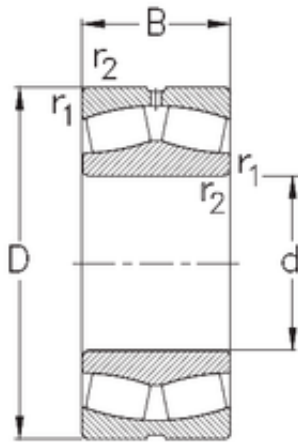

## NTN Bearing Manufacturing

120 mm x 260 mm x 86 mm NKE 22324-E-W33  
spherical roller bearings

Bearing No. 22324-E-W33

Size	120x260x86 mm
Bore Diameter	120 mm
Outer Diameter	260 mm
Width	86 mm
d	120 mm
D	260 mm
B	86 mm
C	86 mm
r1 min.	3 mm
r2 min.	3 mm
Weight	21,5 Kg
Basic dynamic load rating (C)	938 kN
Basic static load rating (C0)	1180 kN
Limiting speed	2600 r/min
Calculation factor (e)	0,33
Calculation factor (Y0)	2
Calculation factor (Y1)	2,1

22324-E-W33 Bearing 2D drawings and 3D CAD models