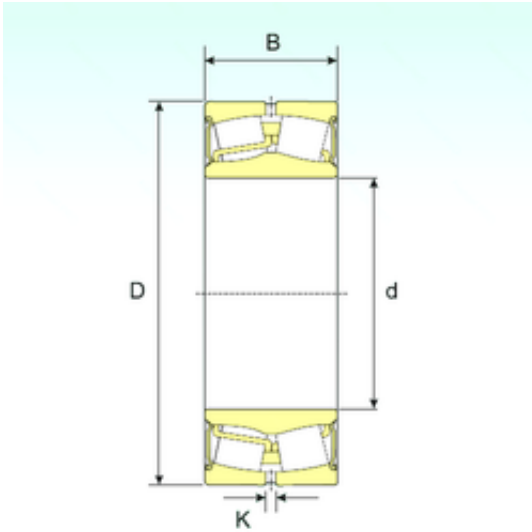

NTN Bearing Manufacturing

22205-2RS Bearing 2D drawings and 3D CAD models

25 mm x 52 mm x 23 mm ISB 22205-2RS
spherical roller bearings

Bearing No. 22205-2RS

Size	25x52x23 mm
Bore Diameter	25 mm
Outer Diameter	52 mm
Width	23 mm
d	25 mm
D	52 mm
B	23 mm
C	23 mm
K	2 mm
Weight	0,31 Kg
Basic dynamic load rating (C)	48,02 kN
Basic static load rating (C0)	43,12 kN