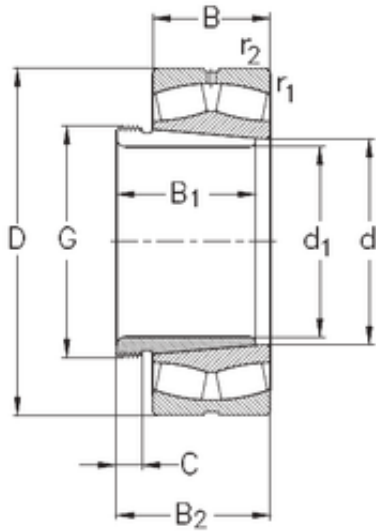

NTN Bearing Manufacturing

460 mm x 830 mm x 296 mm NKE 23292-K-MB-W33+AHX3292 spherical roller bearings

Bearing No. 23292-K-MB-W33+AHX3292

23292-K-MB-W33+AHX3292 Bearing 2D drawings and 3D CAD models

Size	460x830x296 mm
Bore Diameter	460 mm
Outer Diameter	830 mm
Width	296 mm
d	460 mm
d1	440 mm
D	830 mm
B	296 mm
C	296 mm
r1 min.	7,5 mm
r2 min.	7,5 mm
B1	349 mm
B2	360 mm
C	50 mm
Thread (G)	Tr 510x6
Weight	869,5 Kg
Basic dynamic load rating (C)	7601 kN
Basic static load rating (C0)	14003 kN
Limiting speed	560 r/min
Calculation factor (e)	0,35
Calculation factor (Y0)	1,91
Calculation factor (Y1)	1,95