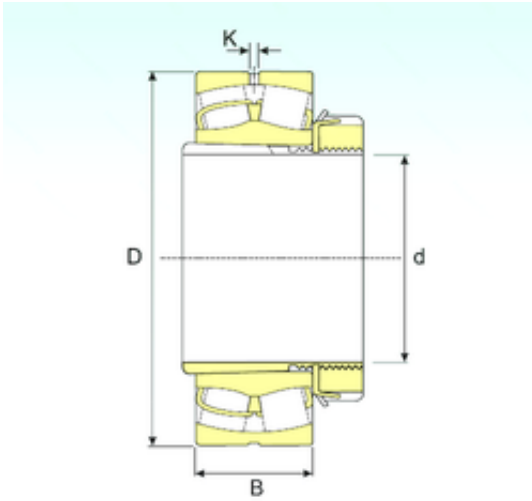

NTN Bearing Manufacturing

630 mm x 980 mm x 230 mm ISB 230/670
EKW33+OH30/670 spherical roller bearings

Bearing No. 230/670 EKW33+OH30/670

Size	630x980x230 mm
Bore Diameter	630 mm
Outer Diameter	980 mm
Width	230 mm
d	630 mm
D	980 mm
B	230 mm
B1	324 mm
C	230 mm
K	12 mm
Weight	755 Kg
Basic dynamic load rating (C)	7497 kN
Basic static load rating (C0)	14308 kN
(Grease) Lubrication Speed	432 r/min

230/670 EKW33+OH30/670 Bearing 2D drawings and 3D CAD models