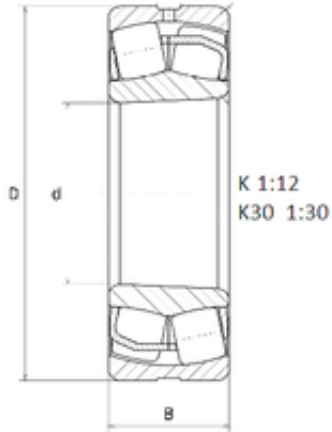

# NTN Bearing Manufacturing

55,000 mm x 100,000 mm x 25,000 mm SNR  
22211EG15KW33 spherical roller bearings

Bearing No. 22211EG15KW33

Size	55x100x25 mm
Bore Diameter	55,000 mm
Outer Diameter	100,000 mm
Width	25,000 mm
d	55,000 mm
D	100,000 mm
B	25,000 mm
C	25,000 mm

22211EG15KW33 Bearing 2D drawings and 3D CAD models