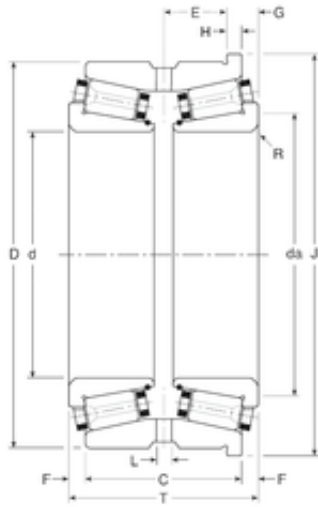

NTN Bearing Manufacturing

Gamet 119044X/119088XH tapered roller bearings

Bearing No. 119044X/119088XH

Size	44.45x88.9x62 mm
Bore Diameter	44,45 mm
Outer Diameter	88,9 mm
Width	62 mm
d	44,45 mm
D	88,9 mm
T	62 mm
C	55,66 mm
E	23,07 mm
F	3,17 mm
G	7,93 mm
H	4,76 mm
J	93,66 mm
L	6 mm
R	2 mm
da	55 mm
Weight	1,19 Kg

119044X/119088XH Bearing 2D drawings and 3D CAD models