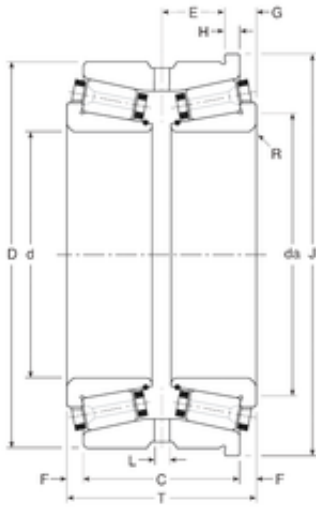

## Gamet 244230/244327XH tapered roller bearings

Bearing No. 244230/244327XH

Size	230x327.025x122 mm
Bore Diameter	230 mm
Outer Diameter	327,025 mm
Width	122 mm
d	230 mm
D	327,025 mm
T	122 mm
C	90,24 mm
E	35,6 mm
F	15,88 mm
G	25,4 mm
H	9,52 mm
J	336,55 mm
L	12 mm
R	6 mm
da	265 mm
Weight	23,2 Kg

244230/244327XH Bearing 2D drawings and 3D CAD models