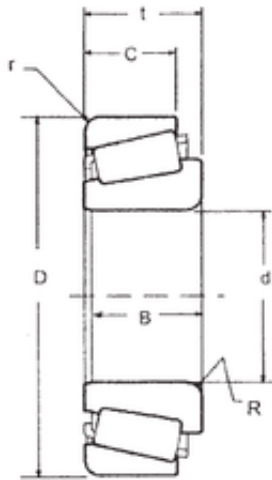

NTN Bearing Manufacturing

114,3 mm x 212,725 mm x 66,675 mm FBJ
HH224346/HH224310 tapered roller bearings

Bearing No. HH224346/HH224310

Size	114.3x212.725x66.675 mm
Bore Diameter	114,3 mm
Outer Diameter	212,725 mm
Width	66,675 mm
d	114,3 mm
D	212,725 mm
T	66,675 mm
B	66,675 mm
C	53,975 mm
Weight	10,2 Kg
Basic dynamic load rating (C)	575 kN
Basic static load rating (C0)	810 kN
(Grease) Lubrication Speed	1700 r/min

HH224346/HH224310 Bearing 2D drawings and 3D CAD models