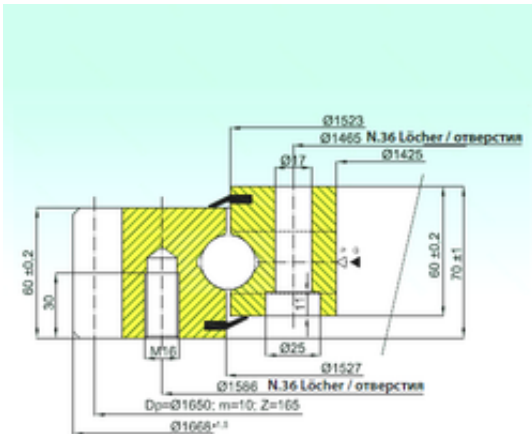

NTN Bearing Manufacturing

ISB EB1.25.1525.200-1STPN thrust ball bearings

Bearing No. EB1.25.1525.200-1STPN

Size	1425x1668x70 mm
Bore Diameter	1425 mm
Outer Diameter	1668 mm
Width	70 mm
d	1425 mm
D	1668 mm

EB1.25.1525.200-1STPN Bearing 2D drawings and 3D CAD models