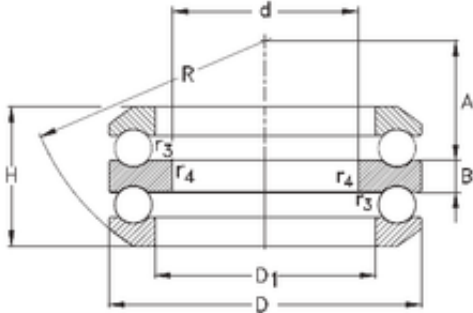

# NTN Bearing Manufacturing

15 mm x 60 mm x 11 mm NKE 54405 thrust ball bearings

Bearing No. 54405

|                               |               |
|-------------------------------|---------------|
| Size                          | 15x60x49.7 mm |
| Bore Diameter                 | 15 mm         |
| Outer Diameter                | 60 mm         |
| Width                         | 49,7 mm       |
| d                             | 15 mm         |
| D                             | 60 mm         |
| H                             | 49,7 mm       |
| r1 min.                       | 1 mm          |
| r2 min.                       | 1 mm          |
| r3 min.                       | 0,6 mm        |
| r4 min.                       | 0,6 mm        |
| A                             | 15 mm         |
| B                             | 11 mm         |
| D1                            | 27 mm         |
| R                             | 50 mm         |
| Weight                        | 0,5 Kg        |
| Basic dynamic load rating (C) | 56 kN         |
| Basic static load rating (C0) | 90 kN         |

54405 Bearing 2D drawings and 3D CAD models