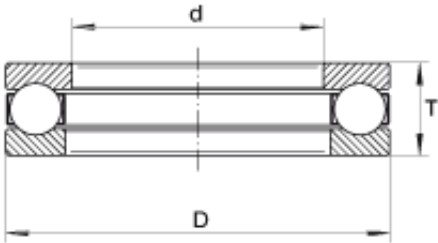

NTN Bearing Manufacturing

INA XW7-1/2 thrust ball bearings

XW7-1/2 Bearing 2D drawings and 3D CAD models

Bearing No. XW7-1/2

Size	190.5x234.95x34.93 mm
Bore Diameter	190,5 mm
Outer Diameter	234,95 mm
Width	34,93 mm
d	7 1/2 inch
d	190,5 mm
D	9,25 inch
D	234,95 mm
T	1,375 inch
T	34,93 mm
m	7,1 lbs / Weight
m	3,22 kg / Weight
C _a	23200 lbf / Dynamic load rating (axial)
C _a	103000 N / Dynamic load rating (axial)
C _{0a}	90000 lbf / Static load rating (axial)
C _{0a}	400000 N / Static load rating (axial)
Category	Bearings
Inventory	0.0
Manufacturer Name	SCHAEFFLER GROUP
Minimum Buy Quantity	N/A
Weight / Kilogram	3.856
Product Group	B00308