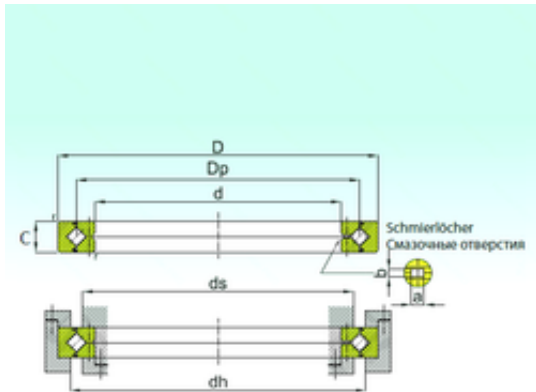

NTN Bearing Manufacturing

190 mm x 240 mm x 25 mm ISB RB 19025 thrust roller bearings

Bearing No. RB 19025

| | |
|-------------------------------|---------------|
| Size | 190x240x25 mm |
| Bore Diameter | 190 mm |
| Outer Diameter | 240 mm |
| Width | 25 mm |
| d | 190 mm |
| D | 240 mm |
| B | 25 mm |
| a | 3,5 mm |
| b | 1,6 mm |
| r min. | 1,5 mm |
| dh | 222 mm |
| ds | 202 mm |
| Dp | 211,9 mm |
| Weight | 2,99 Kg |
| Basic dynamic load rating (C) | 41,7 kN |

RB 19025 Bearing 2D drawings and 3D CAD models